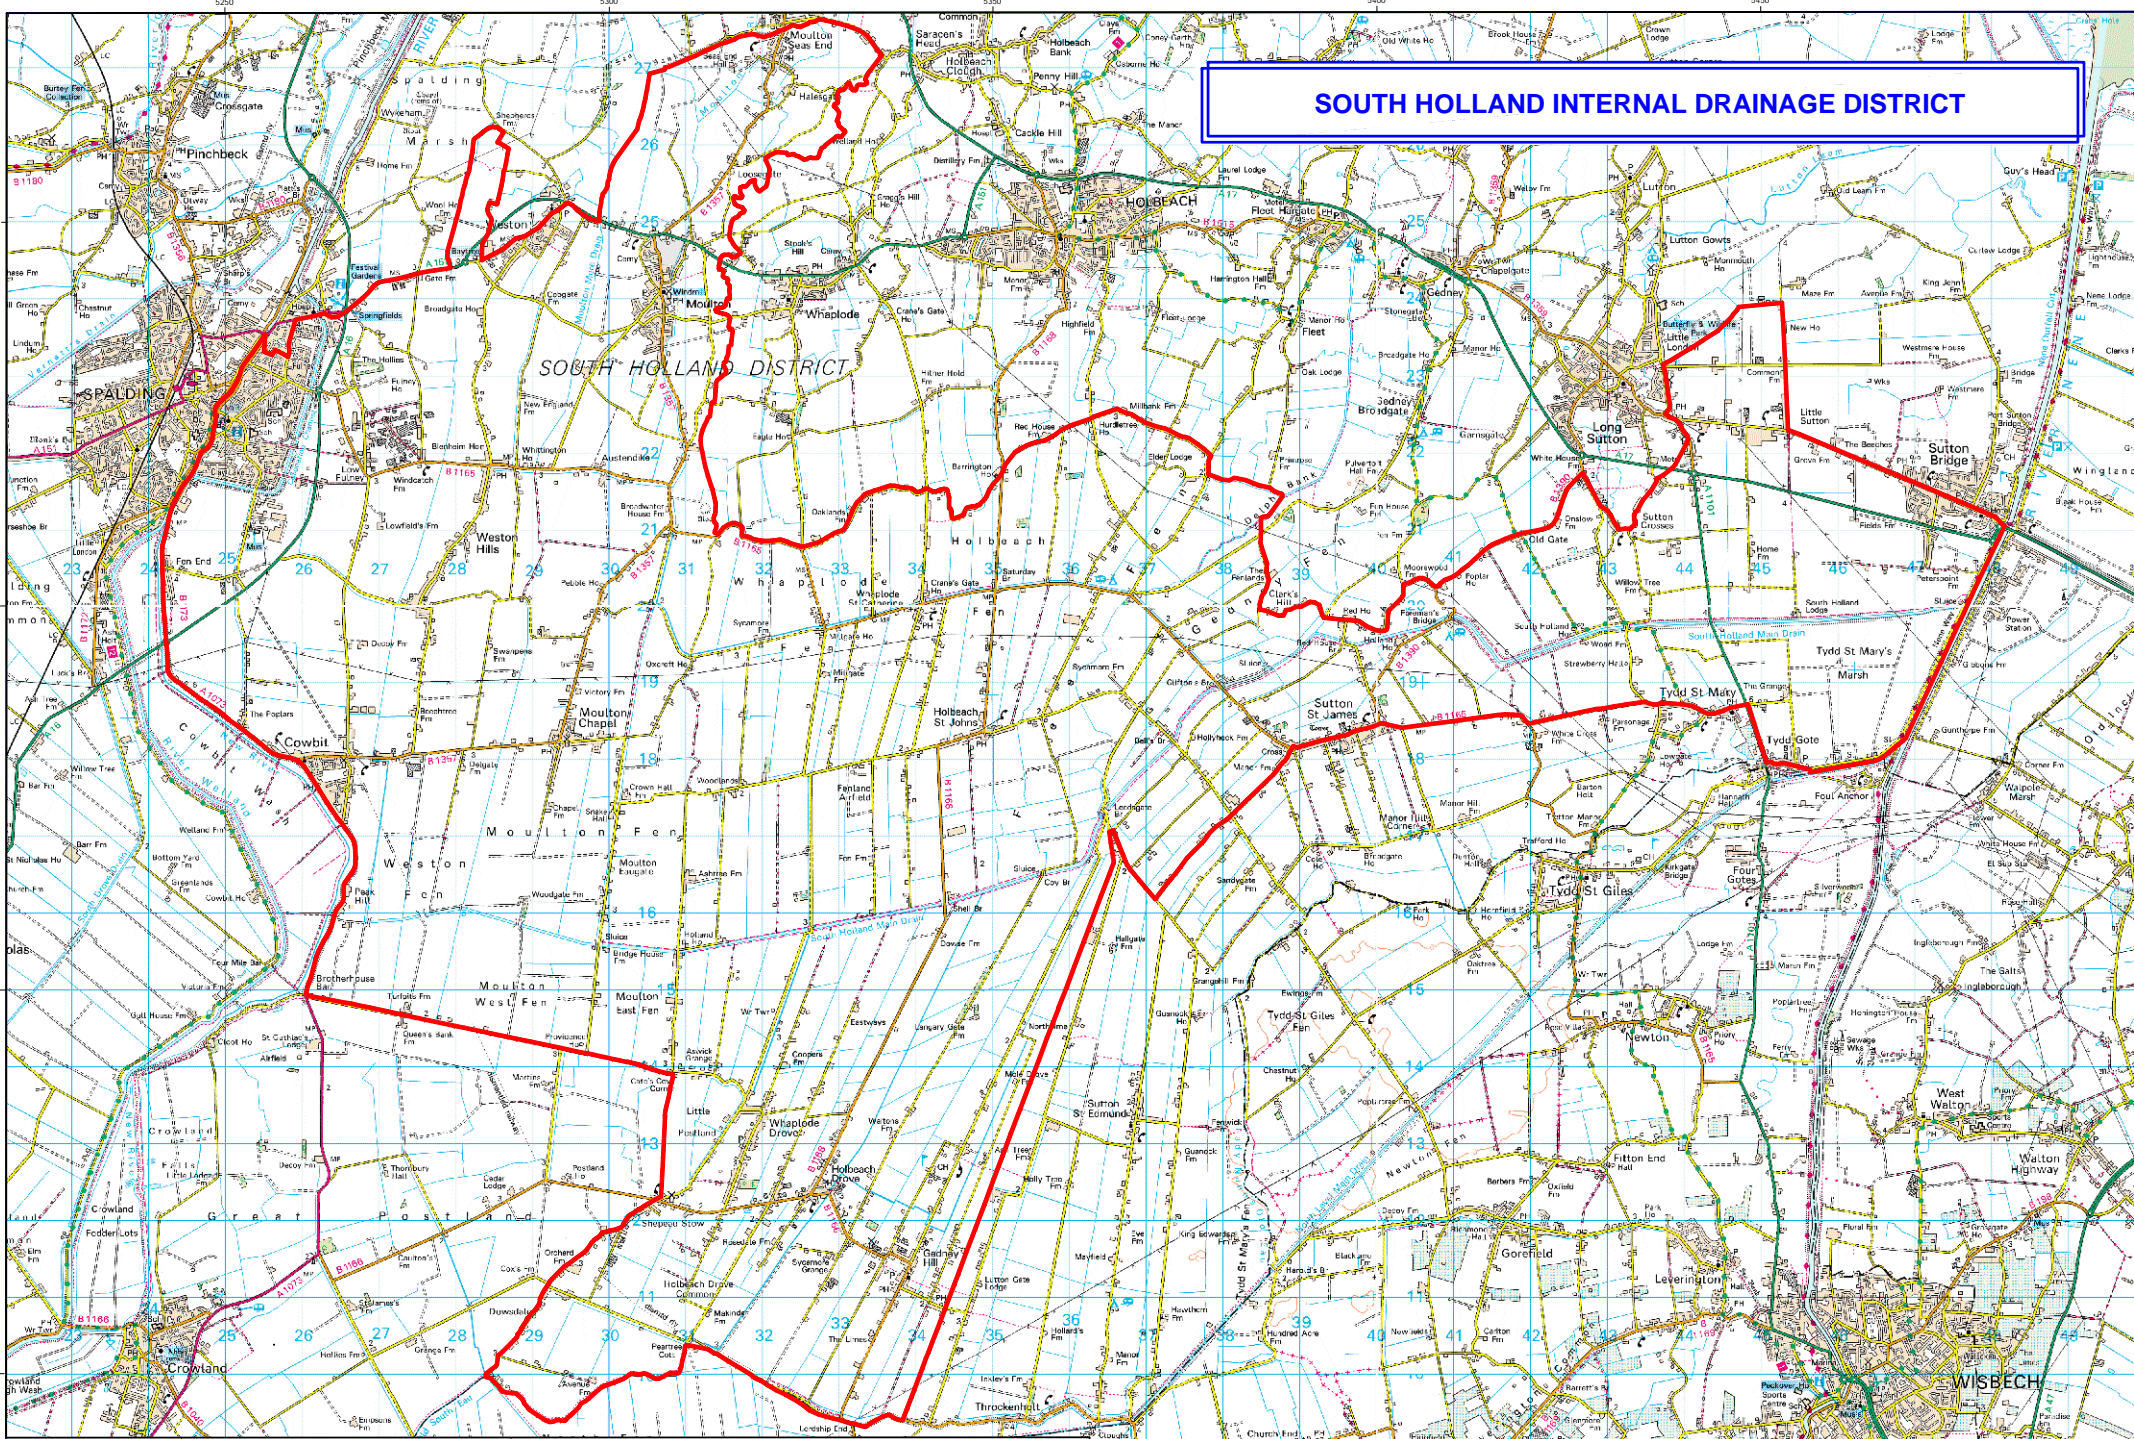

SOUTH HOLLAND INTERNAL DRAINAGE DISTRICT

South Holland Internal Drainage Board

Key:
— IDB Boundary